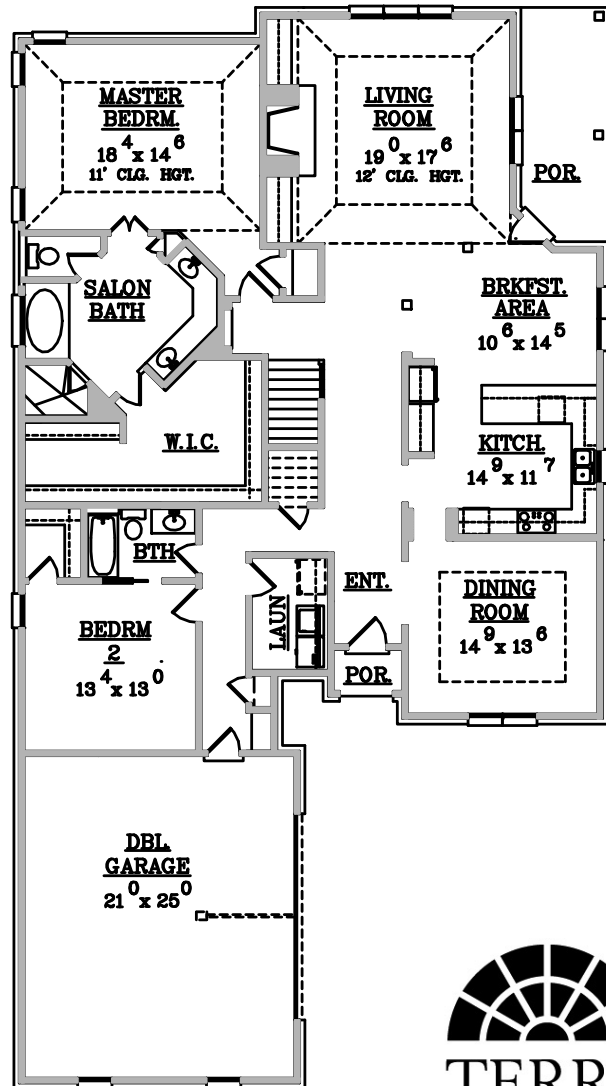

© COPYRIGHT 2006 CLASSIC HOME DESIGNS

CARLTON

HEATED DOWN: 2412 SQ FT

HEATED UP: 1601 SQ FT

APPROX.
TOTAL HEATED: 4013 SQ FT

GARAGE & STOR: 552 SQ FT

PORCHES: 140 SQ FT

8620 Trinity Road, Suite 101, Cordova, TN 38018
901.795.3316 ph | 901.794.1628 fax
<http://www.terryandterryinc.com>

All square footage is approximate on each plan brochure