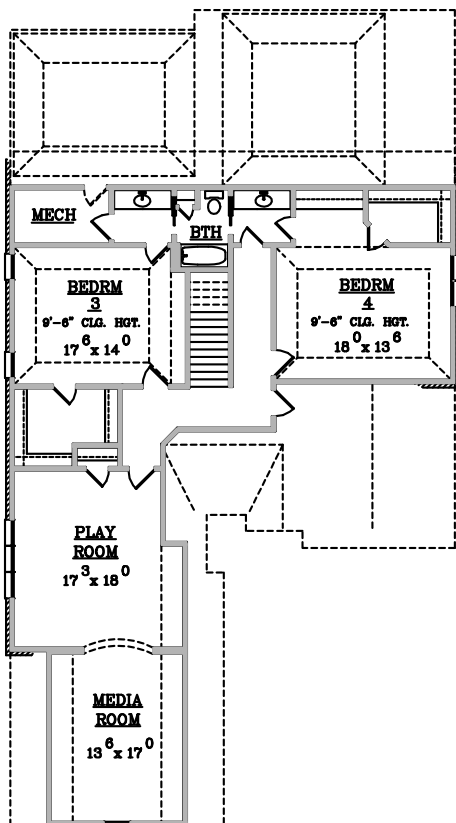

© COPYRIGHT 2006 CLASSIC HOME DESIGNS

CARLTON

HEATED DOWN: 2412 SQ FT

HEATED UP: 1601 SQ FT

APPROX.
TOTAL HEATED: 4013 SQ FT

GARAGE & STOR: 552 SQ FT

PORCHES: 140 SQ FT

8620 Trinity Road, Suite 101, Cordova, TN 38018
901.795.3316 ph | 901.794.1628 fax
<http://www.terryandterryinc.com>

All square footage is approximate on each plan brochure