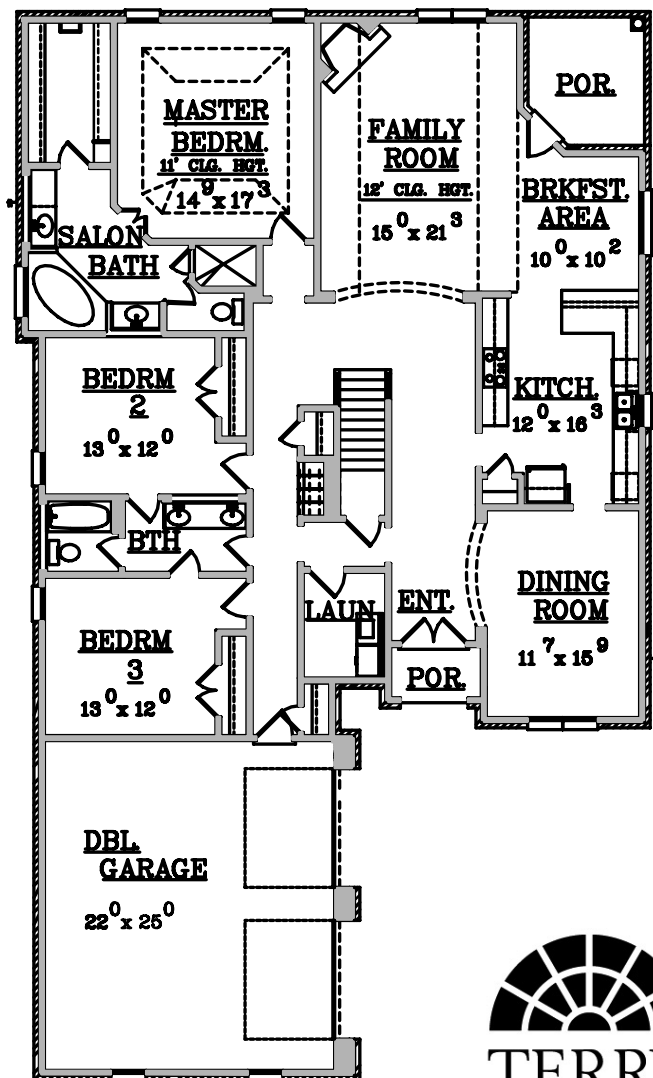

COVENTRY

© COPYRIGHT 2006 CLASSIC HOME DESIGNS

HEATED DOWN: 2483 SQ FT

HEATED UP: 823 SQ FT

APPROX.
TOTAL HEATED: 3306 SQ FT

GARAGE & STOR: 606 SQ FT

PORCHES: 105 SQ FT

8620 Trinity Road, Suite 101, Cordova, TN 38018
 901.795.3316 ph | 901.794.1628 fax
<http://www.terryandterryinc.com>

All square footage is approximate on each plan brochure