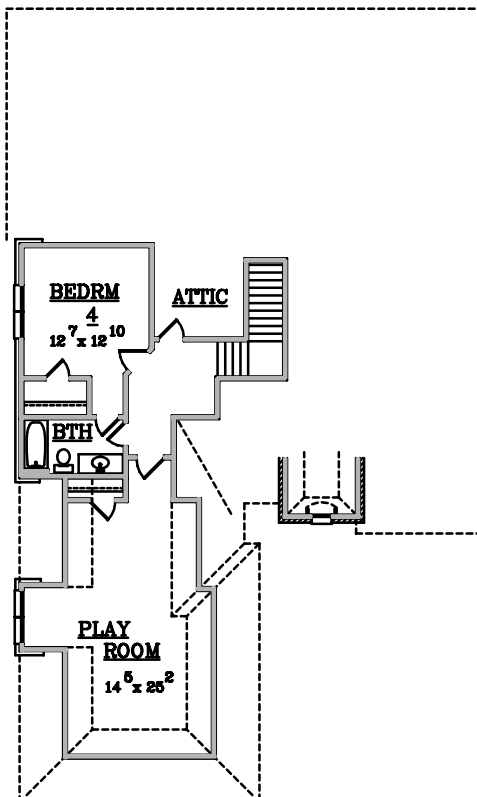

COVENTRY

© COPYRIGHT 2006 CLASSIC HOME DESIGNS

HEATED DOWN: 2483 SQ FT

HEATED UP: 823 SQ FT

APPROX.
TOTAL HEATED: 3306 SQ FT

GARAGE & STOR: 606 SQ FT

PORCHES: 105 SQ FT

8620 Trinity Road, Suite 101, Cordova, TN 38018
 901.795.3316 ph | 901.794.1628 fax
<http://www.terryandterryinc.com>

All square footage is approximate on each plan brochure