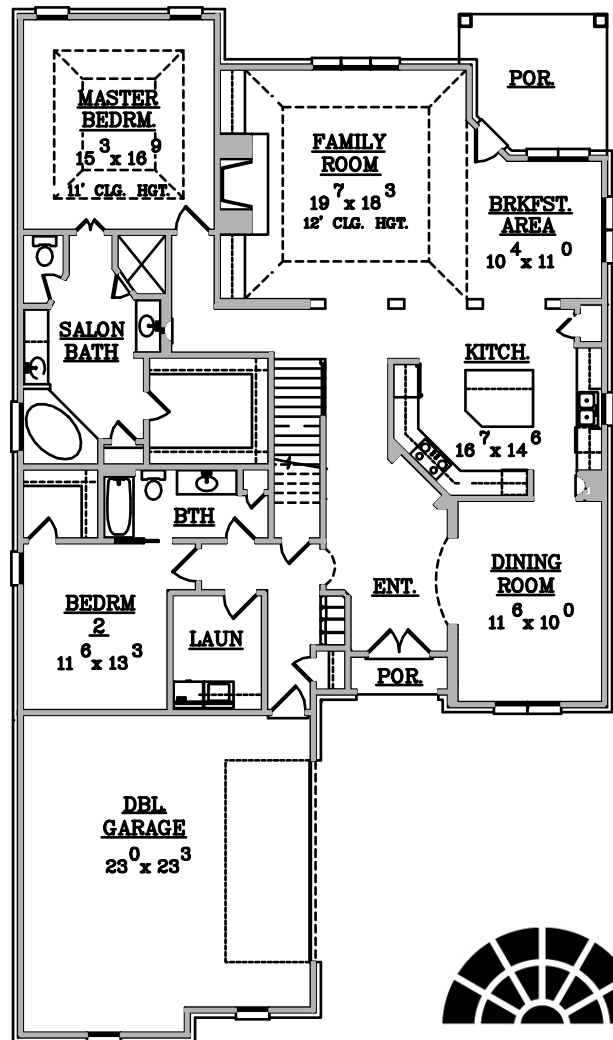

MADISON

© COPYRIGHT 2006 CLASSIC HOME DESIGNS

HEATED DOWN: 2429 SQ FT
 HEATED UP: 1175 SQ FT

APPROX.
 TOTAL HEATED: 3604 SQ FT
 FUTURE CLOSET: 133 SQ FT

GARAGE & STOR: 533 SQ FT
 PORCHES: 165 SQ FT

8620 Trinity Road, Suite 101, Cordova, TN 38018
 901.795.3316 ph | 901.794.1628 fax
<http://www.terryandterryinc.com>

All square footage is approximate on each plan brochure