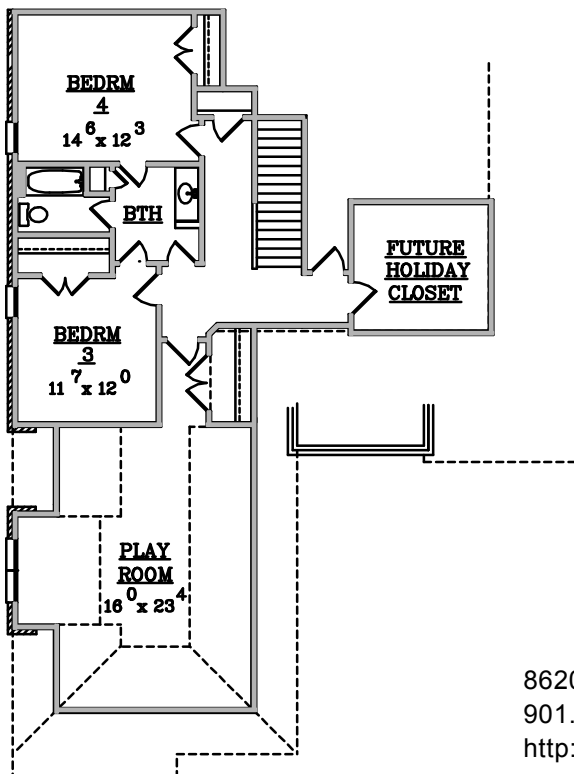

MADISON

© COPYRIGHT 2006 CLASSIC HOME DESIGNS

HEATED DOWN: 2429 SQ FT
 HEATED UP: 1175 SQ FT

APPROX.
 TOTAL HEATED: 3604 SQ FT
 FUTURE CLOSET: 133 SQ FT

GARAGE & STOR: 533 SQ FT
 PORCHES: 165 SQ FT

8620 Trinity Road, Suite 101, Cordova, TN 38018
 901.795.3316 ph | 901.794.1628 fax
<http://www.terryandterryinc.com>

All square footage is approximate on each plan brochure